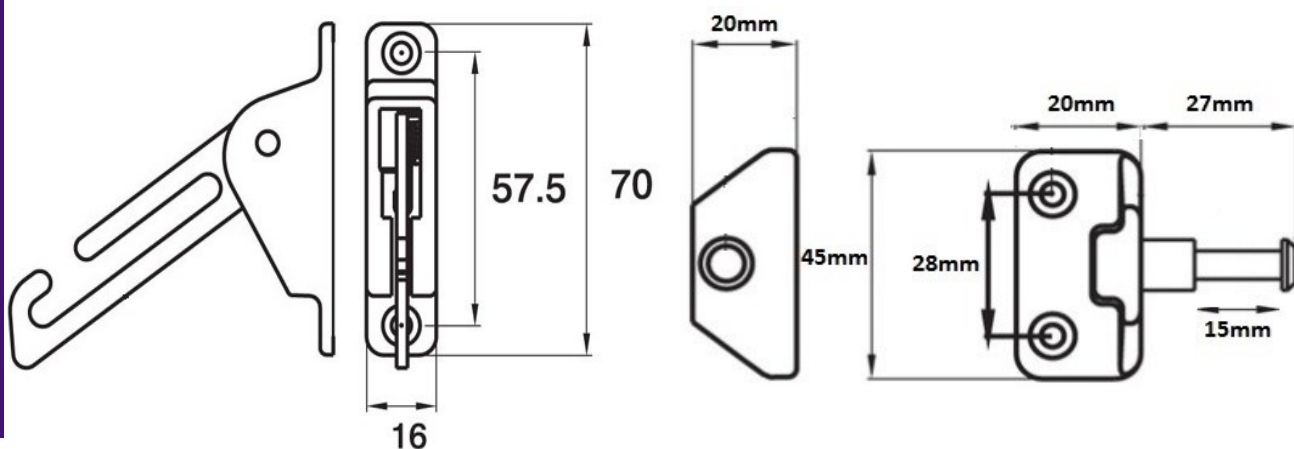

Features and Benefits

- * Suits PVCu, Aluminium or Timber
- * Surface mounting
- * Easy Fix
- * Self-engaging
- * Restricts sash to 100mm
- * Conforms to BS EN 14351:2006 Clause 4.8
- * Constructed from Stainless Steel & Zinc alloy
- * Available in White , Brown or Self
- * Angle plate sold separately