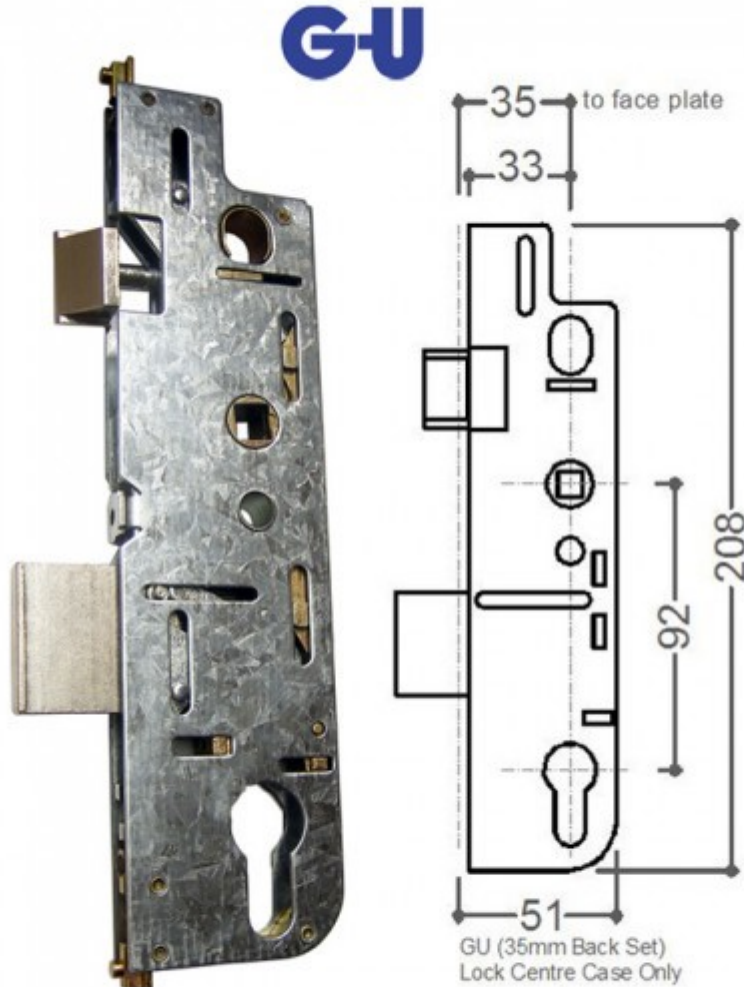

## Features and Benefits

This highly popular Old Style 35mm Backset GU centre case is an ideal replacement unit for your multi point door lock. Suitable for Euro profile locks, this latch and deadbolt centre case has a single spindle operation and 92mm PZ Centres.

Single follower operation.

- Backset: 35mm
- PZ Centres: 92mm (distance from centre of spindle to centre of key)
- Follower / Spindle: Single
- Centre Case: Latch & Deadbolt
- Non-Handed (will fit left or right handed doors)