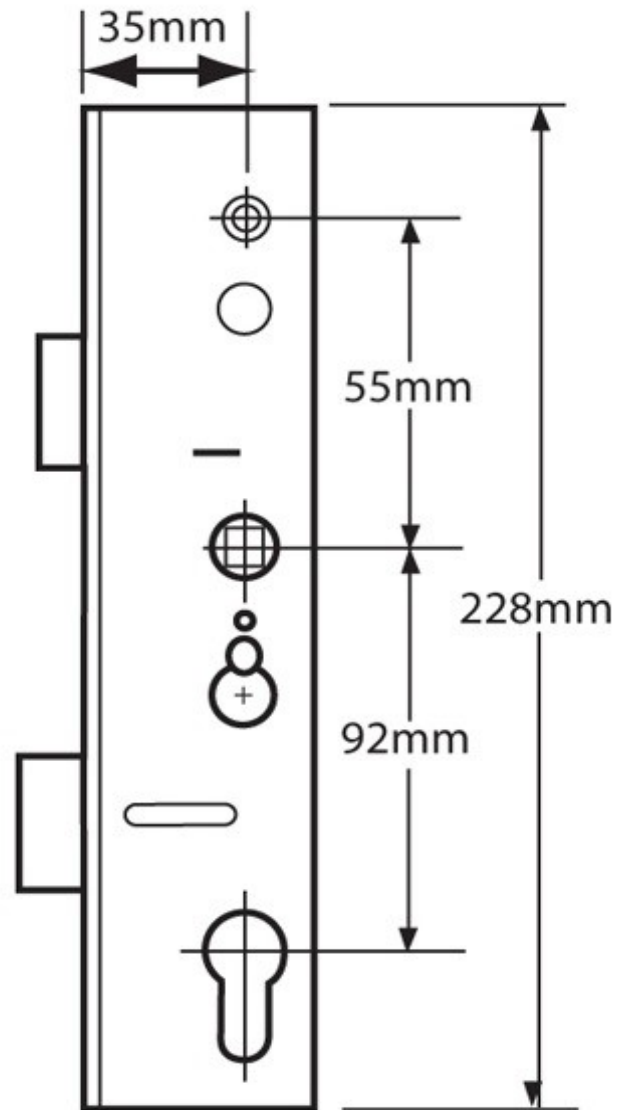

Features and Benefits

The single spindle Lockmaster multipoint door locks will work in lever / lever operation only.

The single spindle lockcase is sprung.

- Backset 35mm
- Case Height 228mm
- Case Width 47mm
- Centre Case Latch & Deadbolt
- Centres 92mm