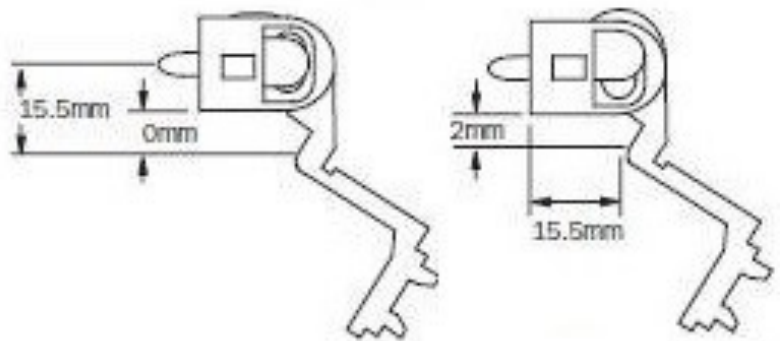

Rebated Butt Hinge, 13mm

Features and Benefits

- * Adjustability ensures optimal weather-tightness and easy set-up
- * 2-way adjustable (2mm lateral,+4mm vertical)
- * Can be adjusted whilst in situ
- * Hinge length 100mm
- * 18mm wide
- * Available for profiles with 13mm eurogroove positions only.
- * 80kg maximum sash weight (3 hinges)
- * Fitted with security grub screw to prevent removal of pin