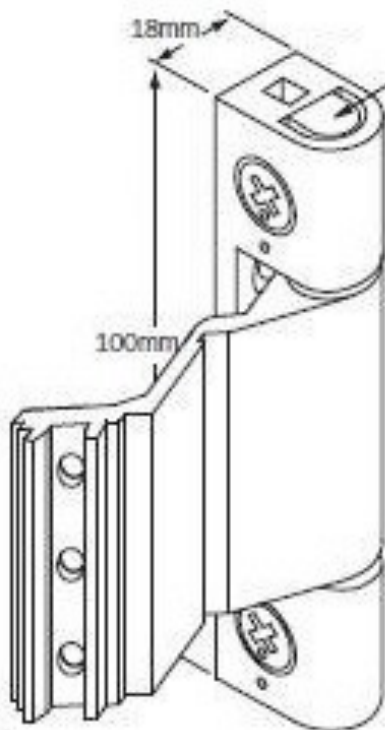

Rebated Butt Hinge, 13mm

Features and Benefits

- * Adjustability ensures optimal weather-tightness and easy set-up
- * 2-way adjustable (2mm lateral,+4mm vertical)
- * Can be adjusted whilst in situ
- * Hinge length 100mm
- * 18mm wide
- * Available for profiles with 13mm eurogroove positions only.
- * 80kg maximum sash weight (3 hinges)
- * Fitted with security grub screw to prevent removal of pin