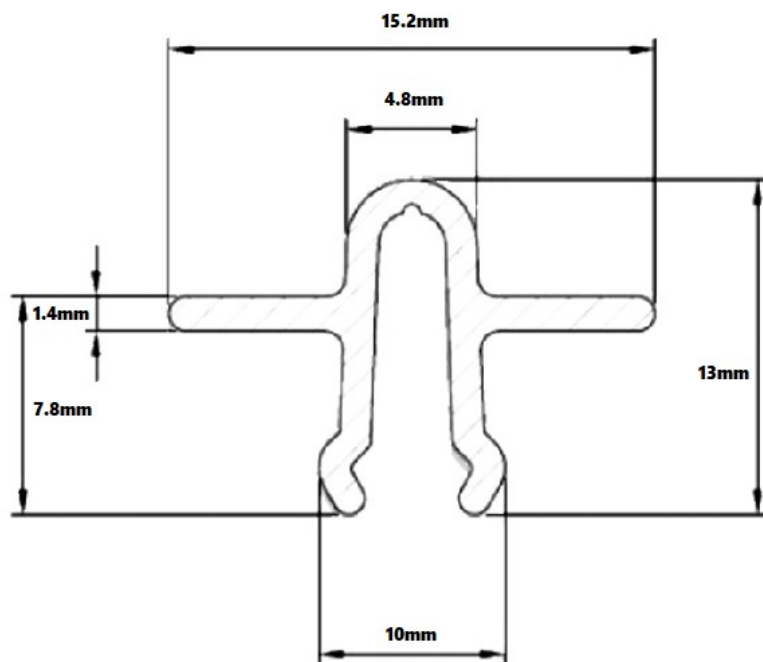

# Patio Door Track — PVC

## Features and Benefits

Easy to install  
Solid metal construction  
Length: 2.4m  
Width: 13.8mm

Easy to install  
Solid metal construction  
Length: 2.4m  
Width: 15.2mm