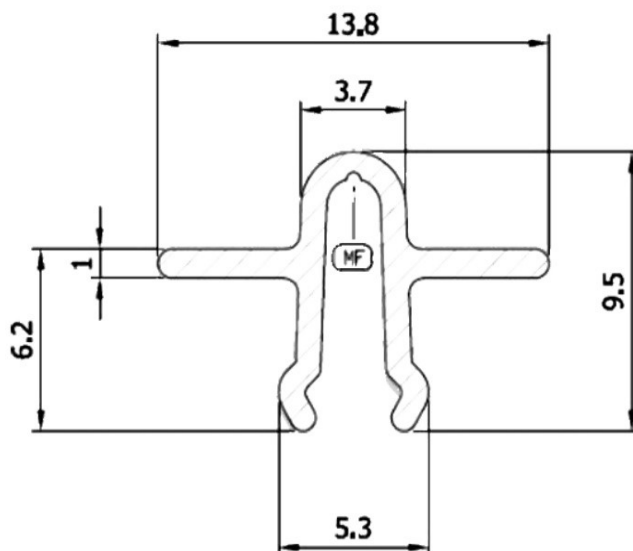

# Patio Door Track — PVC

## Features and Benefits

Easy to install  
Solid metal construction  
Length: 2.4m  
Width: 13.8mm

Easy to install  
Solid metal construction  
Length: 2.4m  
Width: 15.2mm