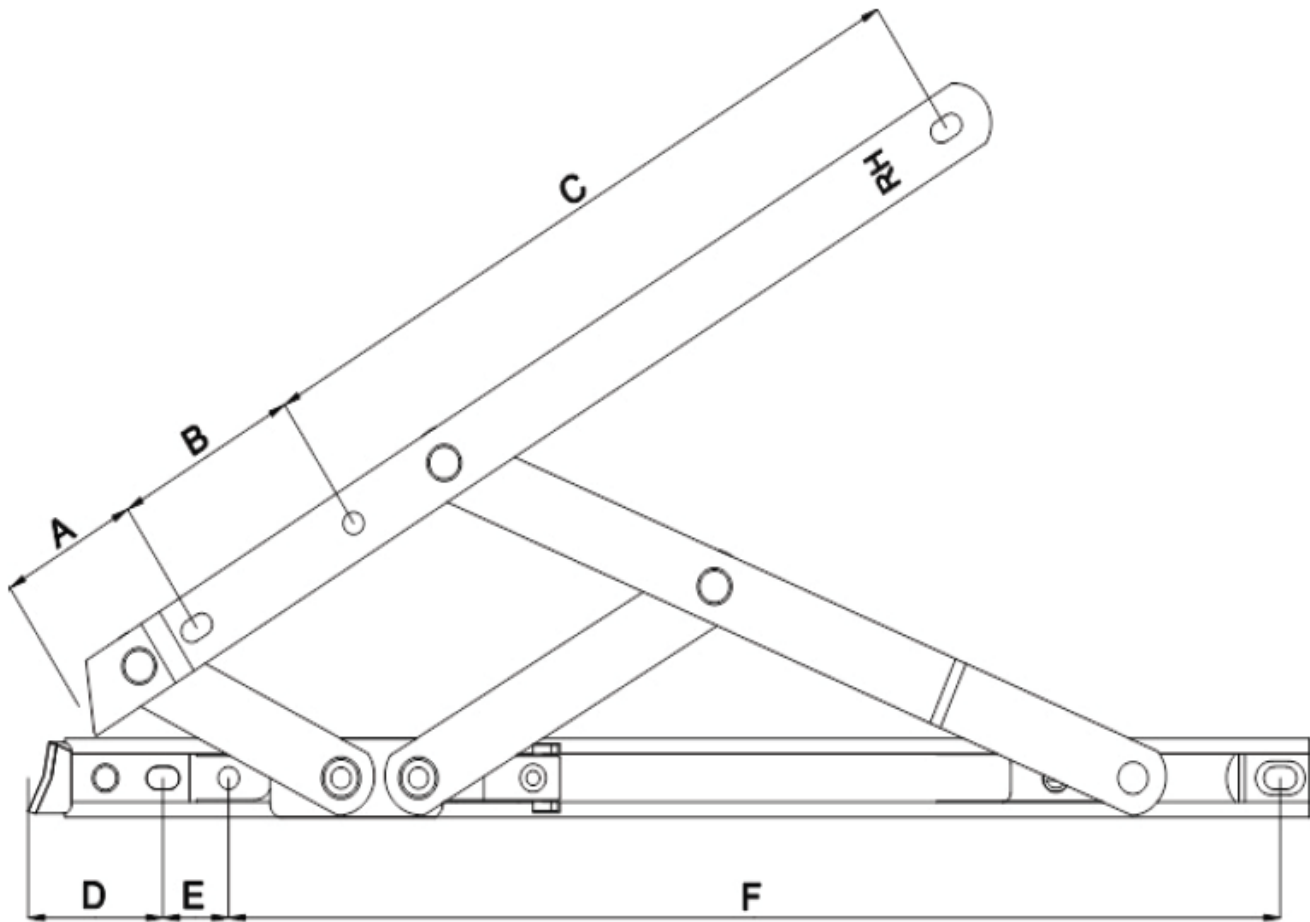

Features and Benefits

- * Available in 12" & 16" Side Hung.
- * Available in both 13mm and 17mm stack height to suit most common casement profiles.
- * Built in easi-clean function.
- * If fitted with a hinge protector this stay exceeds the requirements of BS 7950 – the simplest and surest way to meet the security standards.
- * Gives maximum exit clearance.
- * BSI approved.
- * BBA approved.
- * SBD accredited.

Richmond House, Newtown Avenue, Malahide Road Industrial Park, Dublin 17

Tel: 01-8670011 Fax: 01-8670013 Email: info@wdacc.ie Web: www.wdacc.ie

Technical Drawing

Size (Side Hung)	13mm Stack	17mm Stack	Box Qty
12"	AE/CDGS12SH	AE/CDGS12SH17	25 Pairs
16"	AE/CDGS16SH	AE/CDGS16SH17	25 Pairs

Specifications for 13mm and 17mm Stack Height

Size	A	B	C	D	E	F
12"	33.75	45	170	32.8	16	256
16"	33.25	105.5	134	32.8	16	358

Window & Door Accessories Ltd.

Richmond House, Newtown Avenue, Malahide Road Industrial Park, Dublin 17