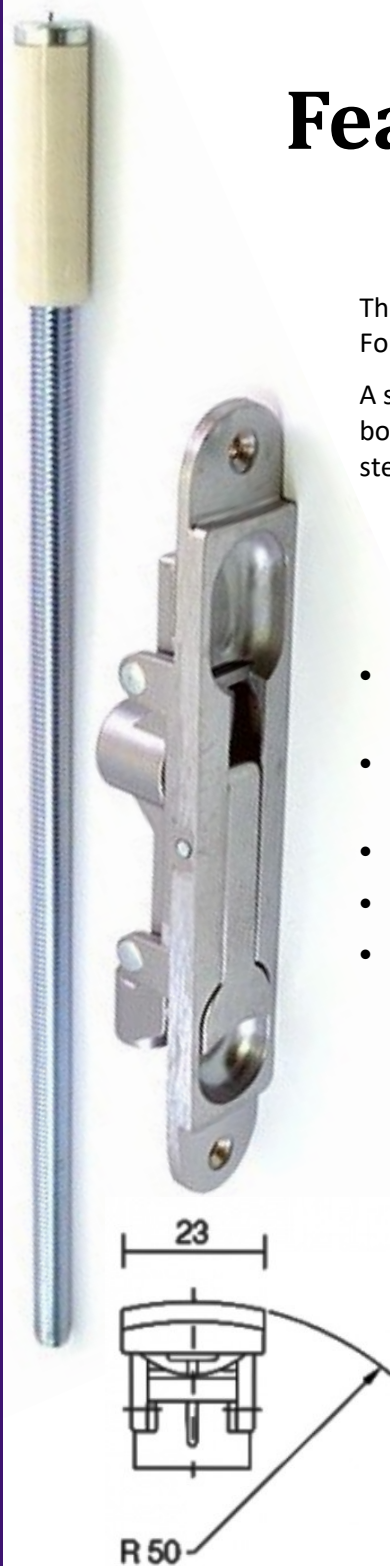

Flush Bolt, Radius Type

Features and Benefits

The Axim Flush bolts are rebated into a door, and are operated by a small lever. For maximum security Axim flush bolts secure the slave leaf of a pair of doors.

A standard installation requires two flushbolts morticed into the top and bottom of the door. For maximum security the Axim flush bolt has a hardened steel bolt, zinc plated with an anti-rattle sleeve.

- The Axim FB6200 extension flush bolts are a range of lever action flush bolts
- Primarily intended for mounting in the leading edge or inside face of the slave leaf of a pair of doors
- Key features include smooth lever action
- Available in one fully threaded length, 305mm, which can be cut to suit
- Shoot bolt: 18 mm diameter and a die cast zinc alloy body mechanism