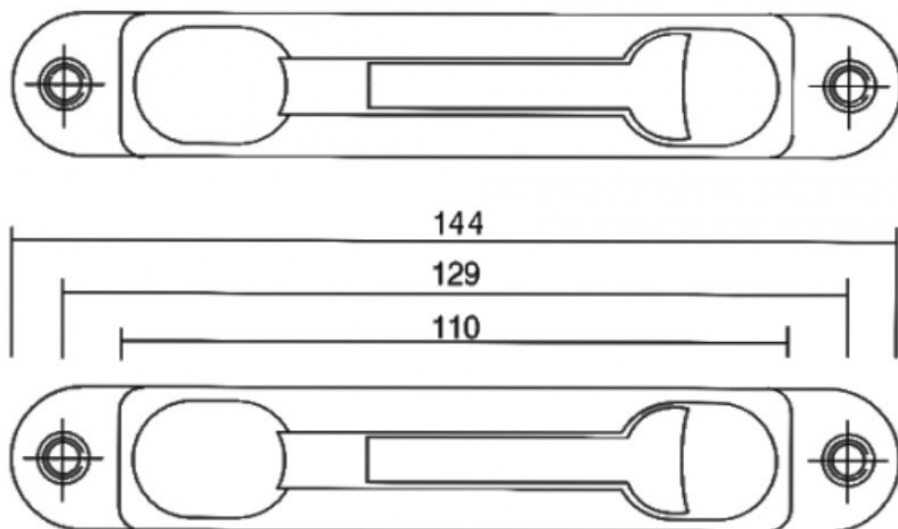

Flush Bolt, Radius Type

Features and Benefits

The Axim Flush bolts are rebated into a door, and are operated by a small lever. For maximum security Axim flush bolts secure the slave leaf of a pair of doors.

A standard installation requires two flushbolts morticed into the top and bottom of the door. For maximum security the Axim flush bolt has a hardened steel bolt, zinc plated with an anti-rattle sleeve.

- The Axim FB6200 extension flush bolts are a range of lever action flush bolts
- Primarily intended for mounting in the leading edge or inside face of the slave leaf of a pair of doors
- Key features include smooth lever action
- Available in one fully threaded length, 305mm, which can be cut to suit
- Shoot bolt: 18 mm diameter and a die cast zinc alloy body mechanism