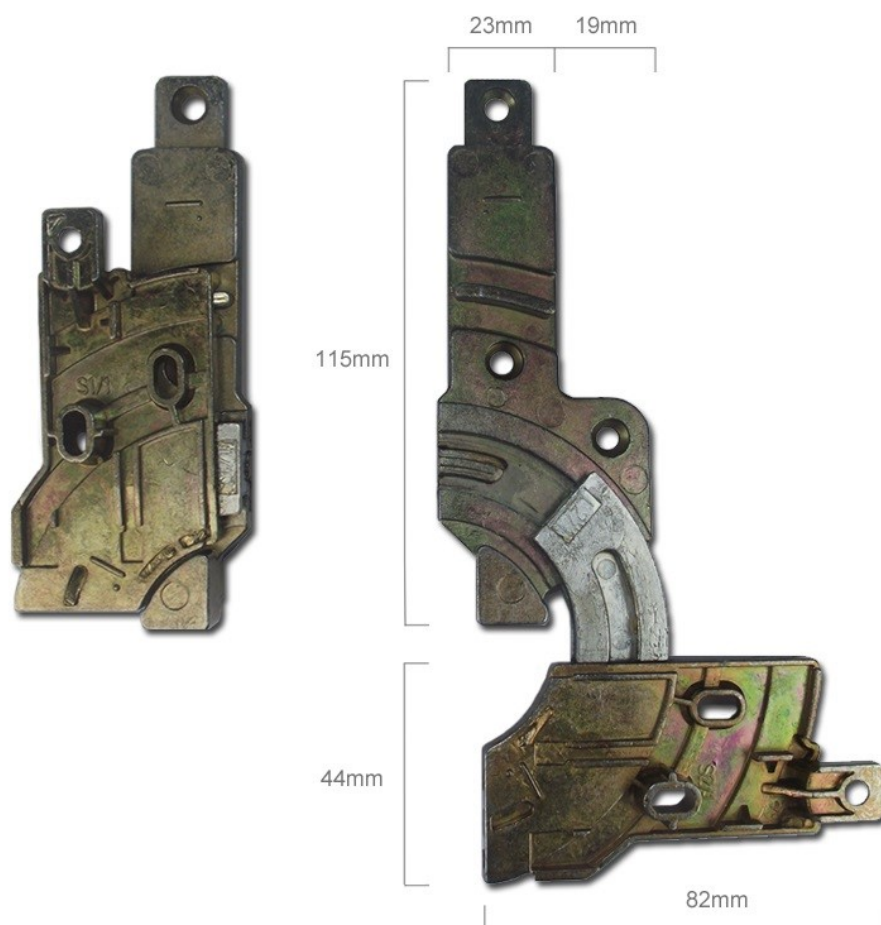

# Fire Escape Corner Hinge

## Features and Benefits

Primarily installed on Munster Joinery windows, the fire escape corner hinge is fast becoming a direct alternative to a standard egress friction hinge.

Made from a zinc die cast alloy, that conforms to EN 1774 1997

This hinge is usually paired with a 14" friction arm, which acts as a secondary restrictor when required