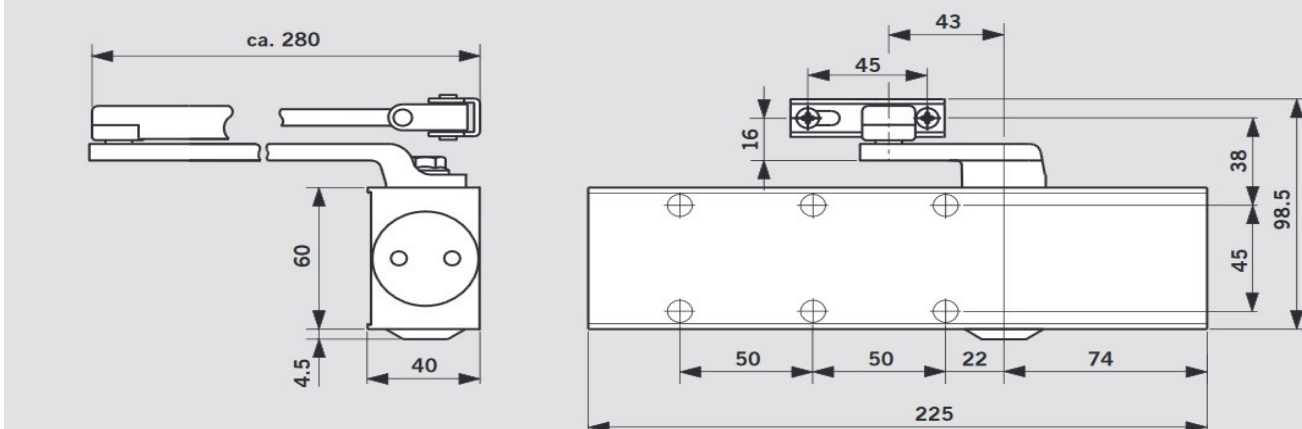

Features and Benefits

TS73 V EN2-4

Closing force adjustable	Size	EN 2-4
Standard doors ¹⁾	≤ 1100 mm	●
External doors, opening outwards ¹⁾		-
Fire and smoke check doors ¹⁾ ≤ 1100 mm		●
Non-handed		●
Arm	Standard	●
Closing force adjustable by means of setting screw		●
Closing speed adjustable at 2 separate valves	180° – 15° 15° – 0°	● ●
Backcheck	self-regulating adjustable at valve	● ●
Adjustable latching action	by arm	●
Delayed action		-
Hold-open		○
Weight in kg		1.3
Dimensions in mm	Length Depth Height	225 40 60
Door closer tested to EN 1154		●
CE mark for construction products		●

● Yes – No ○ Option

DORMA TS 73 V Door Closer with scissor arm and "thinking" backcheck

Specially designed for internal doors, including fire doors.

- * Successfully third party tested to BS EN1154
- * CERTIFIRE Approved CF117
- * Door widths up to 1100 mm
- * For single- and double-leaf doors
- * Anti-corrosion design for moist and damp areas
- * Adjustable Thinking Backcheck